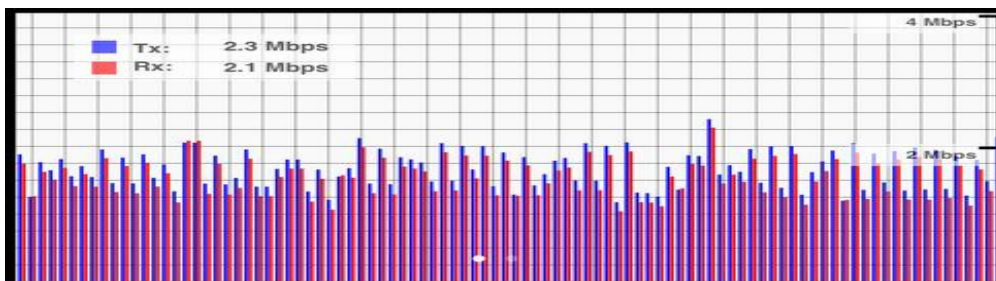

### CGR-9121E-3G CLOUD GATEWAY ROUTER : THE BEST CHOICE FOR 3G CCTV

The CGR-9121E-3G is a versatile yet very small 3G router. It comes with built-in cloud services for CCTV and supported Realtime Streaming Protocol to stream realtime VDO to internet. It includes a miniPCI slot and USB 2.0 port for connecting a 3G card. A SIM card slot for 3G is also present on the CGR-9121E-3G . CGR-9121E-3G has a built-in WIFI with 30dBm power of either 2.4 GHz or 5.8 GHz RADIO with 2 antennas including router functions, firewall, bandwidth manager, a mobile 3G router, and more - all at the same time. One small device - with all the power full options and rich features.

#### Product Details

<b>CPU</b>	: 600MHz Processor
<b>Memory</b>	: 64MB DDR SDRAM onboard memory
<b>Boot loader</b>	: Router BOOT
<b>Data storage</b>	: 64MB onboard NAND memory chip
<b>Ethernet</b>	: One 10/100/1000 Mbit/s Ethernet port with Auto-MDI/X
<b>miniPCI</b>	: One MiniPCI slot for 3G modem (onboard SIM connector
<b>USB</b>	: 2.0
<b>Wireless</b>	: Built in WIFI 2.4 GHz or 5.8 GHz
<b>Protocols</b>	: TCP/IP, UDP, ICMP, HTTP, SSH, etc.
<b>CASE</b>	: Aluminium
<b>Operating System</b>	: Embedded Linux
<b>LEDs</b>	: Power, NAND activity, 5 user LEDs
<b>Power options</b>	: Power over Ethernet: 10 - 28V DC (except power over data lines). Power jack: 10 - 28V DC
<b>Dimensions</b>	: Height = 42mm, Width = 147 mm, Dept = 150 mm, Weight:1 Kg.
<b>Power consumption</b>	: 3-12 Watt
<b>Operating System</b>	: Embedded Linux
<b>FAN</b>	: Available

#### ◆ 3G MODULE

- ANTENNA INTERFACE X 2
- APPLICATION interface (52-pin mini PCI-e)
- Quad-band WCDMA/HSPA/HSPA+  
2100/1900/900/850 MHz
- Quad-band GSM/GPRS/EDGE  
1900/1800/900/850
- GPRS/EDGE : Multi-slot Class 12 Class B

#### ◆ Data Services

- **WCDMA PS :**  
Upload 384 Kbps, Download 384 Kbps
- **HSPA :**  
Upload 5.76 Mbps, Download 7.2 Mbps
- **HSPA+ :**  
Upload 5.76 Mbps, Download 21 Mbps